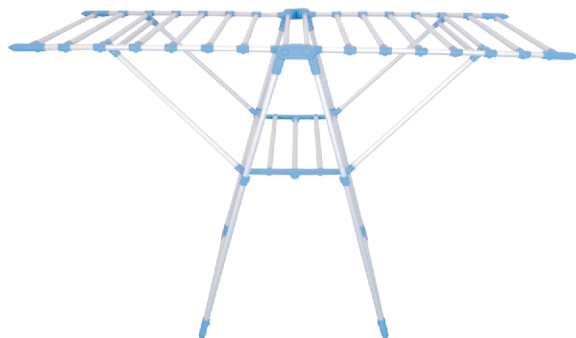

SONET COATED CLOTH DRYER STAND
8.400 Kgs.

DI-33

SELTOS STEEL CLOTH DRYER STAND
8.700 Kgs.

DI-34

SONET STEEL CLOTH DRYER STAND
7.100 Kgs.

DI-35

BUTTERFLY COATED CLOTH DRYER STAND
4.500 Kgs.

DI-36