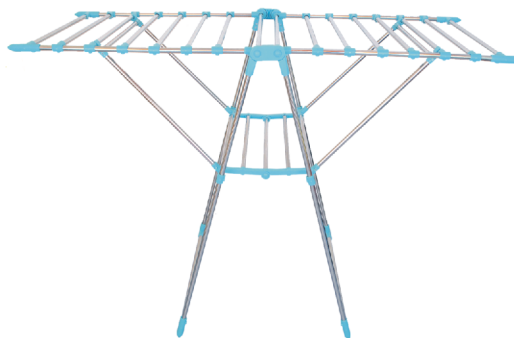

SONET COATED CLOTH DRYER STAND
8.400 Kgs.

DI-33

SELTOS STEEL CLOTH DRYER STAND
8.700 Kgs.

DI-34

SONET STEEL CLOTH DRYER STAND
7.100 Kgs.

DI-35

BUTTERFLY COATED CLOTH DRYER STAND
4.500 Kgs.

DI-36