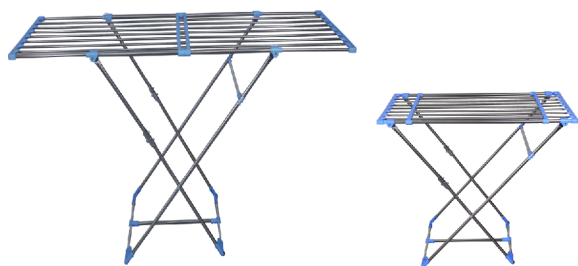

DI-37

SUPREME STEEL CLOTH DRYER STAND
4.200Kgs .