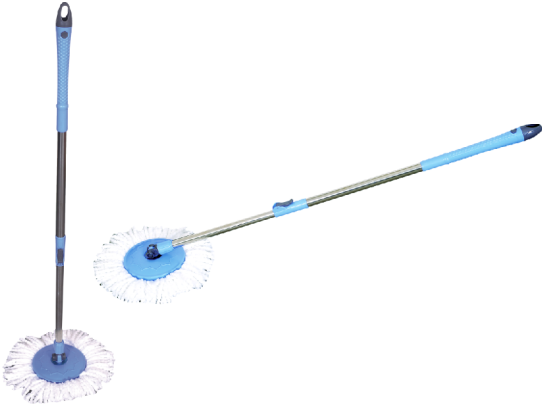

SMART STEEL MOP

DI-05

QUICK 2 CLEAN PIPE & PLATE SET (22MM & 25MM)

DI-06

SMART PIPE & PLATE SET (19MM & 22 MM)

DI-07

SPIN MOP HANDLE SET
(SPIN ROD+PLATE+MOP REFILL)

DI-08

FLOOR WIPER - BLADE SIZE - 15"
PIPE SIZE - 3.5FT (SS)

DI-13

FLOOR WIPER - BLADE SIZE - 17"
PIPE SIZE - 4FT (SS)

DI-14

FLOOR WIPER - BLADE SIZE - 22"
PIPE SIZE - 4FT (SS)

DI-15

QUICK 2 CLEAN CAR DUSTER

DI-16