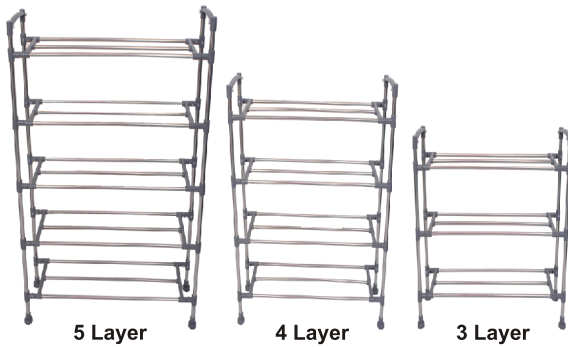

TELESCOPIC PIPE S.S. - 12FT

DI-25

GLASS WIPER WITH S.S. TELESCOPIC PIPE - 5 FT

DI-26

JUMBO SHOE RACK

DI-27

CLASSIC SHOE RACK

DI-28

SMART CLOTH STAND 7.100 Kgs.
(THREE LAYERS S.S)

DI-29

SUPER CLOTH STAND 5.800 Kgs.
(THREE LAYERS S.S)

DI-30

STAR CLOTH STAND 4.700 Kgs.
(THREE LAYER S.S)

DI-31

SELTOS COATED CLOTH DRYER STAND
10.200 Kgs.

DI-32