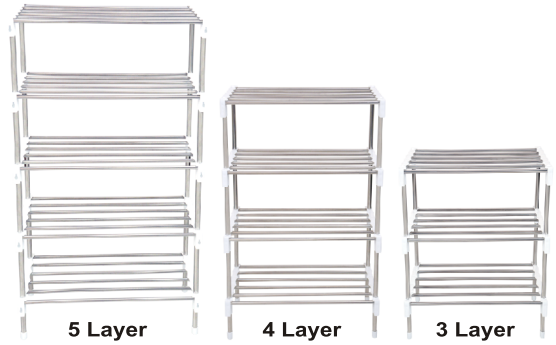

TELESCOPIC PIPE S.S. - 12FT

DI-25

GLASS WIPER WITH S.S. TELESCOPIC PIPE - 5 FT

DI-26

JUMBO SHOE RACK

DI-27

CLASSIC SHOE RACK

DI-28